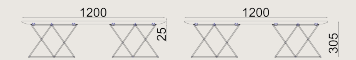

### Product Description

- The table top consists of 5 mm marble combined with 5 mm composite material.
- The laminated marble tabletop is supported by a lacquered painted 18mm MDF.
- The legs are welded from 10 mm transmission rod and are either powder-coated or chrome-plated.

### Dimension

	Volume	0.18 m <sup>3</sup> 6.36 cbft <sup>3</sup>
	Package	2
	Weight	0 kg 0 lbs

TETRAEDO 50 MSK120 MARBLE CHROMIUM  
**Overall Width:** 1200 mm / 47.24"  
**Overall Depth:** 1200 mm / 47.24"  
**Overall Height:** 300 mm / 11.81"  
**Overall Diameter:** 1200 mm / 47.24"