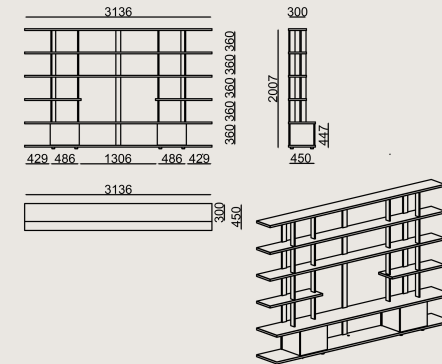

Product Description

- The body and shelves of the drawer unit are made of MDF with natural veneer.
- The drawer fronts are lacquer painted on MDF. All edges feature edge banding.
- The drawer case is made of MDF with a matte foil finish.
- The aluminum uprights are constructed from black anodized aluminum profiles.
- The unit is equipped with 3 cm high black plastic feet.

Dimension

	Volume	0 m3 0 cbft3
	Package	0
	Weight	0 kg 0 lbs

KARNAVAL S3 G3136H4 VENEER LACQUERED
Overall Width: 3136 mm / 123.46"
Overall Depth: 450 mm / 17.72"
Overall Height: 2010 mm / 79.13"

Scan for all colors & materials & catalogs