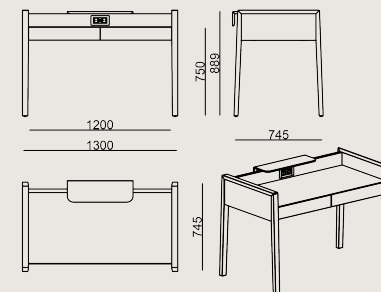

Product Description

- The tabletop is made of MDF with a natural veneer.
- The drawer fronts are MDF with a lacquered finish, and the bottom of the drawers is lined with felt.
- The electrical unit includes two power outlets and two USB ports.
- Above the electrical unit, there is a lacquered MDF wall-mounted shelf.
- The legs are made of polished solid ash.
- Protective glides are attached to the bottom of the legs to protect the floor.

Dimension

	Volume	0 m3 0 cbft3
	Package	2
	Weight	0 kg 0 lbs

RIALTO S1 L130MS VENEER LACQUERED
Overall Width: 1300 mm / 51.18"
Overall Depth: 745 mm / 29.33"
Overall Height: 889 mm / 35"

Scan for all colors & materials & catalogs