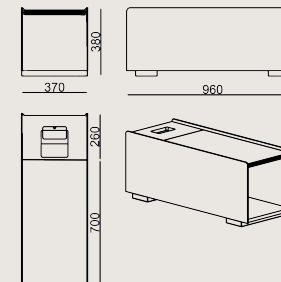

### Dimension

	Volume	0.17 m <sup>3</sup> 6 cbft <sup>3</sup>
	Package	1
	Weight	0 kg 0 lbs

SAVIO S0 COFFEE LACQUERED\_MARBLE  
Overall Width: 370 mm / 14.57"  
Overall Depth: 960 mm / 37.8"  
Overall Height: 380 mm / 14.96"