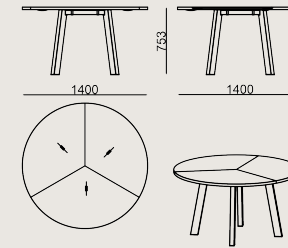

### Product Description

- This dining table is a round version of the marble type
- This series of Iris dining table features a tabletop consisting of a 5mm layer of natural marble and a 5mm layer of porcelain material laminated together.
- The laminated marble tabletop is supported by a lacquered painted MDF.
- The metal frame is made of a 20x50 square tube profile and is powder coated.

### Dimension

	Volume	0.38 m3 13.42 cbft3
	Package	3
	Weight	72.45 kg 159.72 lbs

IRIS S1 TBRSCAP14M MARBLE FINISH  
**Overall Width:** 1400 mm / 55.12"  
**Overall Depth:** 1400 mm / 55.12"  
**Overall Height:** 760 mm / 29.92"  
**Overall Diameter:** 1400 mm / 55.12"