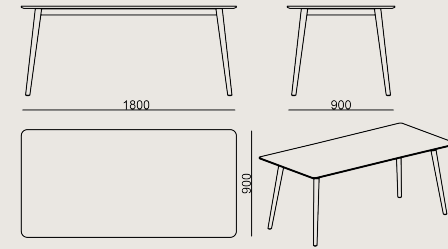

6-8 weeks + Shipping

The product is delivered disassembled.

Product Description

- The tabletop is produced with 18mm MDFLAM options.
- The metal frame is epoxy painted over a 20x50 box profile frame.
- The legs are color varnished over ash solid wood.

Dimension

 Volume	m3 0 cbft3
 Package	
 Weight	kg 0 lbs

Scan for all
colors & materials & catalogs