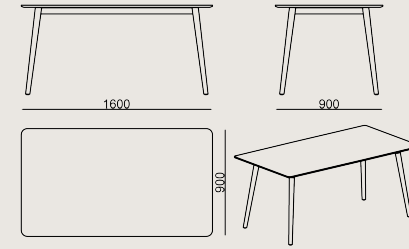

## Product Description

- The tabletop is produced with 18mm MDFLAM options.
- The metal frame is epoxy painted over a 20x50 box profile frame.
- The legs are color varnished over ash solid wood.

## Dimension

 Volume	0 m3 0 cbft3
 Package	2
 Weight	0 kg 0 lbs

PINOCCHIO S1 TBP90X160 MDF LAMPAN POLIS

Overall Width: 900 mm / 35.43"

Overall Depth: 1600 mm / 62.99"

Overall Height: 750 mm / 29.53"

Scan for all  
colors & materials & catalogs