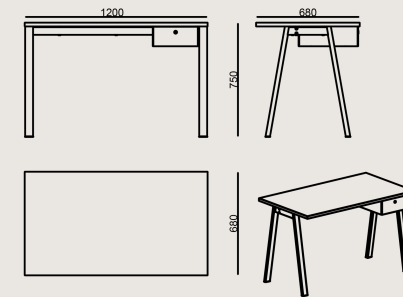

RED MATTE
LACQUER

BLUE MATTE
LACQUER

GREEN MATTE
LACQUER

Production Time / Assembly Notes

6-8 weeks + Shipping

The product is delivered disassembled.

Product Description

- The tabletop is an 18mm melamine board with 2mm edge banding.
- The drawer is made of mdf with a lacquer paint finish.
- The drawer features a locking system with two keys.
- The legs are made of a metal profile with a powder-coated surface.
- Protective glides are attached to the bottom of the legs to protect the floor.

Dimension

	Volume	0.22 m3 7.77 cbft3
	Package	2
	Weight	31.8 kg 70.11 lbs

ALFA S0 A0712N MELAMINE_LACQ_EPOXY
Overall Width: 1200 mm / 47.24"
Overall Depth: 680 mm / 26.77"
Overall Height: 750 mm / 29.53"