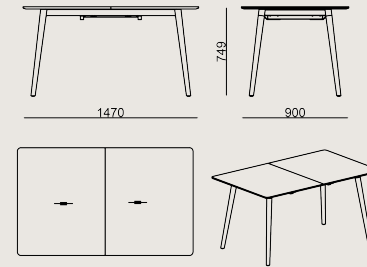

6-8 weeks + Shipping

The product is delivered disassembled.

Product Description

- The tabletop is produced with 18mm MDFLAM options.
- The metal frame is epoxy painted over a 20x50 box profile frame.
- The legs are color varnished over ash solid wood.

Dimension

 Volume	m3 0 cbft3
 Package	
 Weight	kg 0 lbs

Scan for all
colors & materials & catalogs