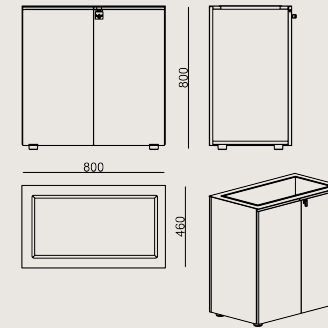

Designed by
Koray Malhan

Song

SONG S3 MH1_C

Introducing the Song Cabinet Group: a versatile storage solution with two door heights and lockers for diverse cabinet needs. The Song Pedestal complements management requirements with its integrated stationery and filing units.

Product Description

- These units come in laminated or veneered MDF storage doors and back.
- Both options feature two laminated interior shelves.
- The right storage door features a lock, and both doors feature aluminum profile pulls seated on the top side of the door with a generous grip surface channel.
- The product includes two keys for the storage lock.
- The Right Side and the Left Side Unit feature a single piece, powder coated metal sheet on the surface that will be exposed when placed side by side.
- The Middle Unit features a powder coated metal top surface and a melamine structure on both intersecting sides.
- The intersecting parts feature a melamine structure.
- Cabinet tops feature powder coated metal containers.
- These containers are not designed to function as planters, but to place planters inside.
- Opt for plants that require minimal watering for this product.
- All models feature black plastic glides.

Dimension

	Volume	0.36 m3 12.71 cbft3
	Package	1
	Weight	40.5 kg 89.29 lbs

SONG S3 MH1_C VENEER / EPOXY
Overall Width: 800 mm / 31.5"
Overall Depth: 460 mm / 18.11"
Overall Height: 800 mm / 31.5"

COLORS & MATERIALS