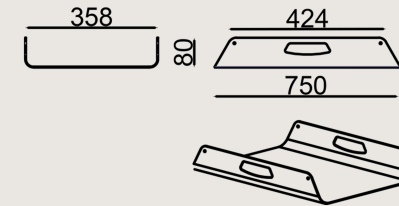

6-8 weeks + Shipping

The product is delivered assembled.

Product Description

- Optional tray accessory is made of bent steel and powder coated.
- It is compatible with Redlac MD pouf.
- It can be used in both directions to create a stable surface on upholstered units.

Dimension

 Volume	0.03 m ³ 1.06 cbft ³
 Package	1
 Weight	2.4 kg 5.29 lbs

REDLAC 50 POUF U TRAY EPOKSI
Overall Width: 500 mm / 19.69"
Overall Depth: 358 mm / 14.09"
Overall Height: 80 mm / 3.15"

Scan for all
colors & materials & catalogs