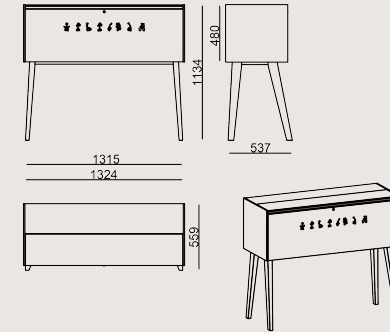

Designed by
Faruk Malhan

Nabu NABU S5 WRITING DESK VENEERED

The Nabu Desk is a stylish and functional choice for modern workspaces. Its top compartment with a covered shelf keeps books and office supplies organized, while the spacious surface ensures comfort. The natural wood texture adds warmth and elegance to any space.

6-8 weeks + Shipping
The product is delivered disassembled.

Product Description

Dimension

 Volume	0.55 m3 19.42 cbft3
 Package	3
 Weight	89 kg 196.21 lbs

NABU S5 WRITING DESK VENEERED
Overall Width: 1350 mm / 53.15"
Overall Depth: 537 mm / 21.14"
Overall Height: 1135 mm / 44.69"