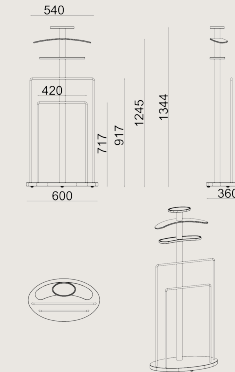

6-8 weeks + Shipping
The product is delivered assembled.

Product Description

- Body made of stainless steel rods.
- Table surface Wood or wood veneer (possible polished surface).
- Base Wood, polished veneer or laminated surface.

Dimension

	Volume	0.18 m3 6.36 cbft3
	Package	1
	Weight	14 kg 30.86 lbs

DU S2 VENEERED WOODEN
Overall Width: 600 mm / 23.62"
Overall Depth: 360 mm / 14.17"
Overall Height: 1350 mm / 53.15"