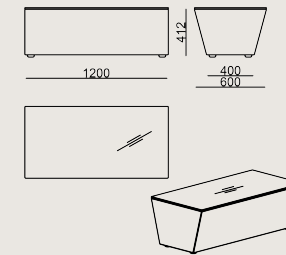

### Product Description

- The frame features a wooden structure with various layers of foam.
- The top surface is made of 10 mm thick painted tempered glass.
- The unit is equipped with 18 mm high black plastic feet.

### Dimension

	Volume	0.37 m3 13.07 cbft3
	Package	1
	Weight	0 kg 0 lbs

VIENNA S0 120 COFFEE TABLE FABRIC A  
**Overall Width:** 1200 mm / 47.24"  
**Overall Depth:** 600 mm / 23.62"  
**Overall Height:** 412 mm / 16.22"  
**Seat Width:** 1200 mm / 47.24"  
**Seat Depth:** 400 mm / 15.75"  
**Seat Height:** 411 mm / 16.18"  
**For COM: Customer's Own Material**  
 3 meters / 3.28 yards of fabric required.