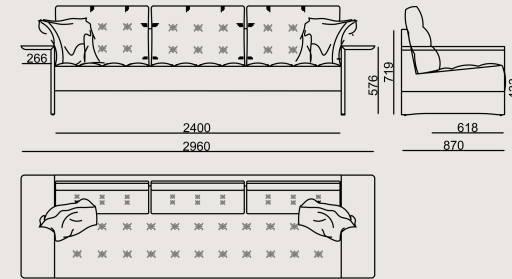

Dimension

	Volume	0 m3 0 cbft3
	Package	2
	Weight	0 kg 0 lbs

REVAN S1 296 QUILTED SOFA FABRIC A
Overall Width: 2960 mm / 116.54"
Overall Depth: 870 mm / 34.25"
Overall Height: 909 mm / 35.79"

Scan for all colors & materials & catalogs