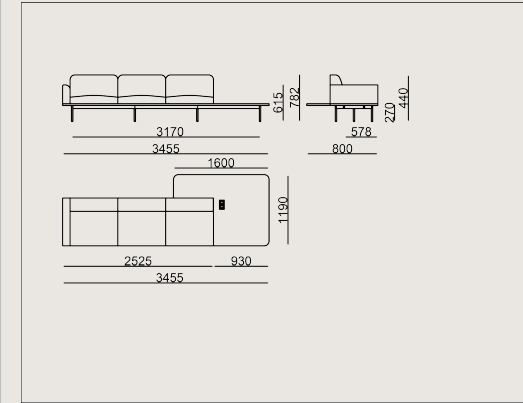

6-8 weeks + Shipping

The product is delivered assembled.

Product Description

- The seat features a steel inner frame, while the armrests have a wooden inner structure.
- The body is padded with foams of various densities.
- A chipboard panel is positioned between the frame and the legs, serving as a connecting element.
- A black plastic electrical unit featuring 2 power outlets and 2 USB Type A ports with a 220-volt connection is integrated into the coffee table.
- The legs are powder-coated metal.
- Protective furniture glides are attached to the bottom of the legs to protect the floor.

Dimension

	Volume	1.58 m3 55.8 cbft3
	Package	1
	Weight	160 kg 352.74 lbs

LINE S0 345 ML PR SOFA FABRIC A

Overall Width: 3455 mm / 136.02"

Overall Depth: 1190 mm / 46.85"

Overall Height: 800 mm / 31.5"

Seat Width: 3170 mm / 124.8"

Seat Depth: 578 mm / 22.76"

Seat Height: 440 mm / 17.32"

Arm Height: 615 mm / 24.21"

For COL: Customer's Own Leather

1650 dm2 / 177.60 sq.ft of leather required.

For COM: Customer's Own Material

8.5 meters / 9.30 yards of fabric required.