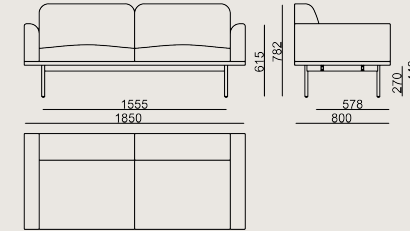

Dimension

	Volume	0.93 m3 32.84 cbft3
	Package	1
	Weight	77 kg 169.76 lbs

LINE SO 185 SOFA FABRIC A
Overall Width: 1850 mm / 72.83"
Overall Depth: 800 mm / 31.5"
Overall Height: 800 mm / 31.5"
Seat Width: 578 mm / 22.76"
Seat Depth: 800 mm / 31.5"
Seat Height: 440 mm / 17.32"
Arm Height: 615 mm / 24.21"
For COL: Customer's Own Leather
 1300 dm2 / 139.93 sq.ft of leather required.
For COM: Customer's Own Material
 7 meters / 7.66 yards of fabric required.