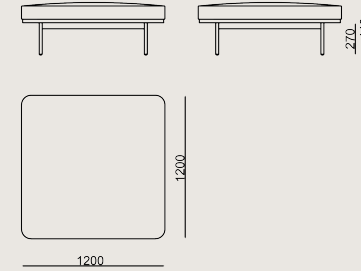

6-8 weeks + Shipping

The product is delivered assembled.

Product Description

- The seat features a steel inner frame.
- The body is padded with foams of various densities.
- A chipboard panel is positioned between the frame and the legs, serving as a connecting element.
- The legs are powder-coated metal.
- Protective furniture glides are attached to the bottom of the legs to protect the floor.

Dimension

	Volume	0.76 m3 26.84 cbft3
	Package	1
	Weight	32 kg 70.55 lbs

LINE SO 120x120 POUF FABRIC A

Overall Width: 1200 mm / 47.24"

Overall Depth: 1200 mm / 47.24"

Overall Height: 440 mm / 17.32"

Seat Width: 1200 mm / 47.24"

Seat Depth: 1200 mm / 47.24"

Seat Height: 440 mm / 17.32"

For COL: Customer's Own Leather

225 dm2 / 24.22 sq.ft of leather required.

For COM: Customer's Own Material

2 meters / 2.19 yards of fabric required.