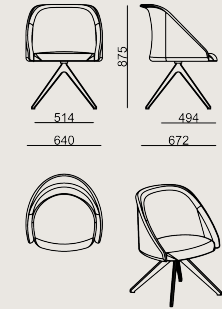

### Dimension

 Volume	0.5 m3 17.66 cbft3
 Package	1
 Weight	14.55 kg 32.08 lbs

MERLIN 50 ARMC W FLAT FOOT FABRIC A  
**Overall Width:** 640 mm / 25.2"  
**Overall Depth:** 672 mm / 26.46"  
**Overall Height:** 875 mm / 34.45"  
**Seat Width:** 514 mm / 20.24"  
**Seat Depth:** 494 mm / 19.45"  
**Seat Height:** 479 mm / 18.86"  
**For COL: Customer's Own Leather**  
 350 dm2 / 37.67 sq.ft of leather required.  
**For COM: Customer's Own Material**  
 2 meters / 2.19 yards of fabric required.