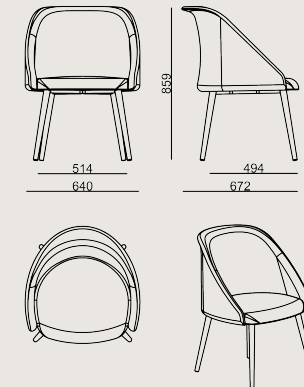

## Dimension

 Volume	0.5 m3 17.66 cbft3
 Package	1
 Weight	14.55 kg 32.08 lbs

MERLIN 50 ARMC WOODEN LEG FABRIC A

**Overall Width:** 640 mm / 25.2"

**Overall Depth:** 672 mm / 26.46"

**Overall Height:** 859 mm / 33.82"

**Seat Width:** 514 mm / 20.24"

**Seat Depth:** 494 mm / 19.45"

**Seat Height:** 460 mm / 18.11"

**For COL: Customer's Own Leather**

350 dm2 / 37.67 sq.ft of leather required.

**For COM: Customer's Own Material**