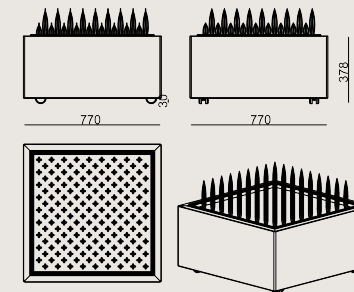

Dimension

	Volume	0.28 m3 9.89 cbft3
	Package	1
	Weight	45.2 kg 99.65 lbs

POEMA S0 PLANTER FABRIC A
Overall Width: 770 mm / 30.31"
Overall Depth: 770 mm / 30.31"
Overall Height: 378 mm / 14.88"

Scan for all
colors & materials & catalogs