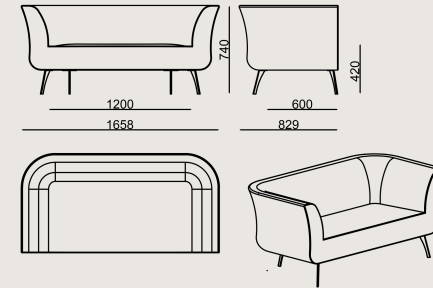

### Dimension

 Volume	0.91 m3 32.14 cbft3
 Package	2
 Weight	63 kg 138.89 lbs

ODETTE S0 165 SOFA FABRIC A  
**Overall Width:** 1657 mm / 65.24"  
**Overall Depth:** 829 mm / 32.64"  
**Overall Height:** 743 mm / 29.25"  
**Seat Width:** 1200 mm / 47.24"  
**Seat Depth:** 763 mm / 30.04"  
**Seat Height:** 420 mm / 16.54"  
**Arm Height:** 345 mm / 13.58"  
**For COM: Customer's Own Material**  
 5,610 meters / 5.47 yards of fabric required.