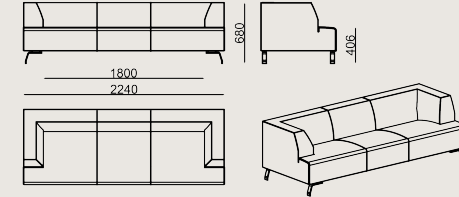

Product Description

- The features an internal structure with a steel frame.
- To ensure the necessary flexibility in the seating area, elastic webbing is applied to the seat frame and various density foams are used on top.
- The piping can be specified in a different color from the same fabric category.
- The legs are powder-coated in flat metal.
- Protective furniture glides are attached to the bottom of the legs to protect the floor.

Dimension

	Volume	1.27 m3 44.85 cbft3
	Package	2
	Weight	72 kg 158.73 lbs

DUENDE S0 224 SOFA EPOXY FABRIC A

Overall Width: 2240 mm / 88.19"

Overall Depth: 840 mm / 33.07"

Overall Height: 680 mm / 26.77"

Seat Width: 1800 mm / 70.87"

Seat Depth: 680 mm / 26.77"

Seat Height: 2240 mm / 88.19"

Arm Height: 406 mm / 15.98"

For COL: Customer's Own Leather

7000 dm2 / 753.47 sq.ft of leather required.

For COM: Customer's Own Material

7000 meters / 7,655.29 yards of fabric required.