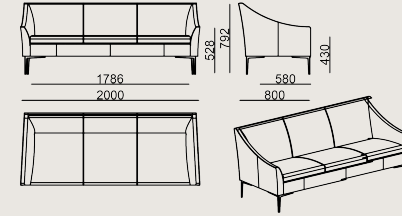

Product Description

- The features an internal structure with a steel frame.
- To ensure the necessary flexibility in the seating area, elastic webbing is applied to the seat frame and various density foams are used on top.
- The piping can be specified in a different color from the same fabric category.
- The legs are powder-coated metal.
- Protective furniture glides are attached to the bottom of the legs to protect the floor.

Dimension

	Volume	1.11 m ³ 39.2 cbft ³
	Package	2
	Weight	64 kg 141.1 lbs

CAPELLA S0 199 F SOFA ARTE LE
Overall Width: 1996 mm / 78.58"
Overall Depth: 803 mm / 31.61"
Overall Height: 792 mm / 31.18"
Seat Width: 580 mm / 22.83"
Seat Depth: 580 mm / 22.83"
Seat Height: 430 mm / 16.93"
Arm Height: 528 mm / 20.79"