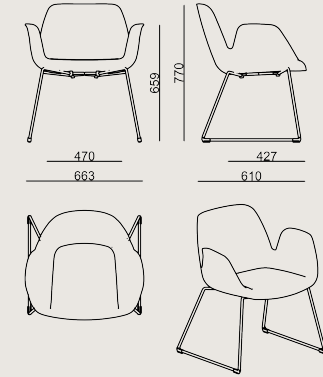

### Dimension

 Volume	0.45 m3 15.89 cbft3
 Package	1
 Weight	14.55 kg 32.08 lbs

HALIA S2 CH01 DV SB GP FBR A  
**Overall Width:** 663 mm / 26.1"  
**Overall Depth:** 610 mm / 24.02"  
**Overall Height:** 770 mm / 30.31"  
**Seat Width:** 470 mm / 18.5"  
**Seat Depth:** 427 mm / 16.81"  
**Seat Height:** 465 mm / 18.31"  
**Arm Height:** 659 mm / 25.94"  
**For COL: Customer's Own Leather**  
 350 dm2 / 37.67 sq.ft of leather required.  
**For COM: Customer's Own Material**  
 1.5 meters / 1.64 yards of fabric required.