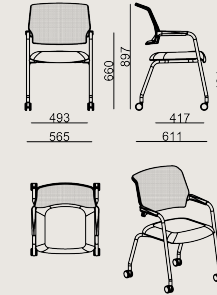

## Dimension

	Volume	0.31 m3 10.95 cbft3
	Package	1
	Weight	8.75 kg 19.29 lbs

SAVA S1 VC 23VY EF FABRIC A  
**Overall Width:** 565 mm / 22.24"  
**Overall Depth:** 611 mm / 24.06"  
**Overall Height:** 897 mm / 35.31"  
**Seat Width:** 493 mm / 19.41"  
**Seat Depth:** 417 mm / 16.42"  
**Seat Height:** 494 mm / 19.45"  
**Arm Height:** 660 mm / 25.98"  
**For COM: Customer's Own Material**  
 1 meters / 1.09 yards of fabric required.