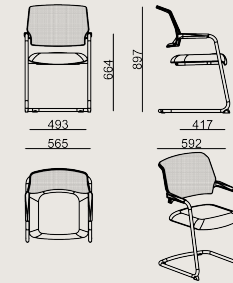

Dimension

	Volume	0.38 m3 13.42 cbft3
	Package	1
	Weight	8.55 kg 18.85 lbs

SAVA S1 VC 25VY EF FABRIC A
Overall Width: 565 mm / 22.24"
Overall Depth: 557 mm / 21.93"
Overall Height: 897 mm / 35.31"
Seat Width: 493 mm / 19.41"
Seat Depth: 417 mm / 16.42"
Seat Height: 494 mm / 19.45"
Arm Height: 664 mm / 26.14"
For COM: Customer's Own Material
1 meters / 1.09 yards of fabric required.

Scan for all colors & materials & catalogs