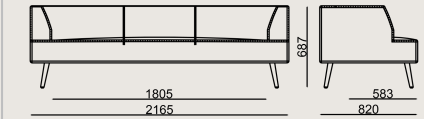

Vita Artificial Leather: Vita Artificial Leathers

Leather B: DERI MASTROTTO LINEA 622 NERO

Geniune Leather B: Linea, Atlantik

Production Time / Assembly Notes

6-8 weeks + Shipping

The product is delivered assembled.

Product Description

- The metal frame is made of box profiles and produced as a composite structure.
- To ensure the necessary flexibility in seating, elastic webbing is attached to the seat frame, followed by the application of various types of foam.
- The product covers have a fixed upholstery system.
- The legs are made of solid beechwood and finished with a protective coating.
- Decorative stitching details are applied along specific design lines of the product.

Dimension

 Volume	1.22 m3 43.08 cbft3
 Package	1
 Weight	58 kg 127.87 lbs

ALMOND SO 216 SOFA FABRIC A
Overall Width: 2165 mm / 85.24"
Overall Depth: 820 mm / 32.28"
Overall Height: 687 mm / 27.05"
Seat Width: 1805 mm / 71.06"
Seat Height: 400 mm / 15.75"
Arm Height: 687 mm / 27.05"