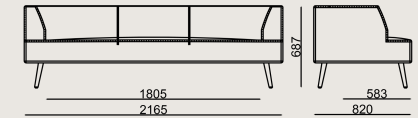

6-8 weeks + Shipping

The product is delivered assembled.

Product Description

- The metal frame is made of box profiles and produced as a composite structure.
- To ensure the necessary flexibility in seating, elastic webbing is attached to the seat frame, followed by the application of various types of foam.
- The product covers have a fixed upholstery system.
- The legs are made of solid beechwood and finished with a protective coating.
- Decorative stitching details are applied along specific design lines of the product.

Dimension

| | | |
|--|---------|------------------------|
| | Volume | 1.22 m3 43.08 cbft3 |
| | Package | 1 |
| | Weight | 58 kg 127.87 lbs |

ALMOND SO 216 SOFA FABRIC A
Overall Width: 2165 mm / 85.24"
Overall Depth: 820 mm / 32.28"
Overall Height: 687 mm / 27.05"
Seat Width: 1805 mm / 71.06"
Seat Height: 400 mm / 15.75"
Arm Height: 687 mm / 27.05"