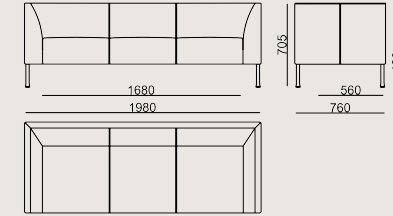

Dimension

	Volume	0.89 m3 31.43 cbft3
	Package	2
	Weight	54 kg 119.05 lbs

TAMINA S0 198 SOFA FABRIC A
Overall Width: 1980 mm / 77.95"
Overall Depth: 760 mm / 29.92"
Overall Height: 705 mm / 27.76"
Seat Width: 1680 mm / 66.14"
Seat Depth: 560 mm / 22.05"
Seat Height: 420 mm / 16.54"
Arm Height: 705 mm / 27.76"
For COL: Customer's Own Leather
2000 dm2 / 215.28 sq.ft of leather required.
For COM: Customer's Own Material
6.5 meters / 7.11 yards of fabric required.