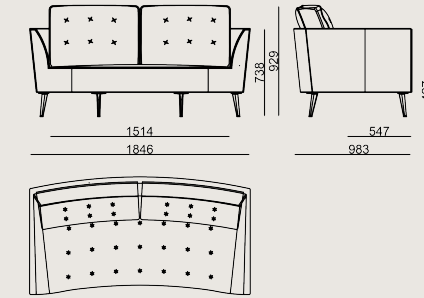

Dimension

 Volume	1.29 m3 45.56 cbft3
 Package	2
 Weight	77 kg 169.76 lbs

CANON S0 184 SOFA FABRIC A
Overall Width: 1846 mm / 72.68"
Overall Depth: 984 mm / 38.74"
Overall Height: 984 mm / 38.74"
Seat Width: 1514 mm / 59.61"
Seat Depth: 590 mm / 23.23"
Seat Height: 427 mm / 16.81"
Arm Height: 738 mm / 29.06"