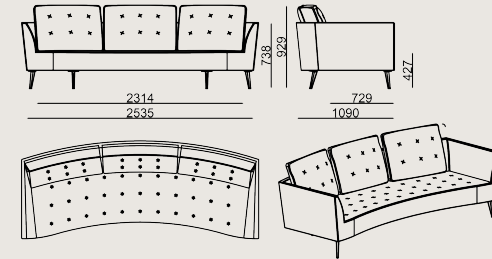

## Dimension

 Volume	1.81 m3 63.92 cbft3
 Package	2
 Weight	91 kg 200.62 lbs

CANON S0 264 SOFA FABRIC A  
**Overall Width:** 2646 mm / 104.17"  
**Overall Depth:** 1091 mm / 42.95"  
**Overall Height:** 735 mm / 28.94"  
**Seat Width:** 2314 mm / 91.1"  
**Seat Depth:** 590 mm / 23.23"  
**Seat Height:** 427 mm / 16.81"  
**Arm Height:** 738 mm / 29.06"  
**For COM: Customer's Own Material**  
 10,89 meters / 10.94 yards of fabric required.