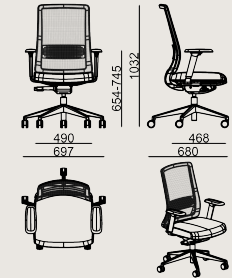

## Product Description

- Upholstered polyurethane seat and mesh backrest.
  - Height-adjustable 2D white plastic armrests with soft black pads.
  - Height-adjustable black lumbar support.
  - Black plastic gas column and synchro mechanism.
  - Height and depth adjustable.
  - Swivel mechanism and black plastic or chrome-plated star base.
  - Unloaded-brake black plastic castors for soft floors.
- \*Casters suitable for hard floors must be ordered separately.

## Dimension

	Volume	0.5 m3 17.66 cbft3
	Package	1
	Weight	19.5 kg 42.99 lbs

AXIS S0 WHITE 2D C BLACK MESH KMS A  
**Overall Width:** 697 mm / 27.44"  
**Overall Depth:** 680 mm / 26.77"  
**Overall Height:** 1155 mm / 45.47"  
**Seat Width:** 490 mm / 19.29"  
**Seat Depth:** 468 mm / 18.43"  
**Seat Height:** 530 mm / 20.87"  
**Arm Height:** 745 mm / 29.33"  
**For COL: Customer's Own Leather**  
 100 dm<sup>2</sup> / 10.76 sq.ft of leather required.  
**For COM: Customer's Own Material**  
 1 meters / 1.09 yards of fabric required.