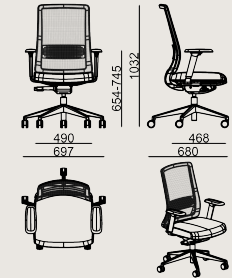

## Product Description

- Upholstered polyurethane seat and mesh backrest.
  - Height-adjustable 2D white plastic armrests with soft black pads.
  - Height-adjustable black lumbar support.
  - Black plastic gas column and synchro mechanism.
  - Height and depth adjustable.
  - Swivel mechanism and black plastic or chrome-plated star base.
  - Unloaded-brake black plastic castors for soft floors.
- \*Casters suitable for hard floors must be ordered separately.

## Dimension

	Volume	0.5 m3 17.66 cbft3
	Package	0
	Weight	19.5 kg 42.99 lbs

AXIS S0 WHITE 2D C BLACK MESH KMS A  
**Overall Width:** 697 mm / 27.44"  
**Overall Depth:** 680 mm / 26.77"  
**Overall Height:** 1155 mm / 45.47"  
**Seat Width:** 490 mm / 19.29"  
**Seat Depth:** 468 mm / 18.43"  
**Seat Height:** 530 mm / 20.87"  
**Arm Height:** 745 mm / 29.33"  
**For COL: Customer's Own Leather**  
 100 dm<sup>2</sup> / 10.76 sq.ft of leather required.  
**For COM: Customer's Own Material**  
 1 meters / 1.09 yards of fabric required.