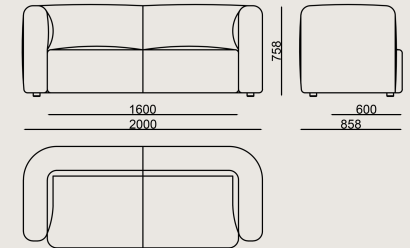

Fabric F: Velvety, Credo, Twin

Production Time / Assembly Notes

6-8 weeks + Shipping

The product is delivered assembled.

Product Description

- Modern modular sofa series
- Upholstered in high-quality fabric with a soft, textured finish
- Features a minimalist design with rounded edges and clean lines
- Constructed with durable foam padding for optimal comfort
- Modular design allows for flexible seating arrangements
- Solid internal frame ensures long-lasting stability
- Comes in a sophisticated light grey color
- Perfect for contemporary office and living spaces
- Seamless connection between modules creates a unified look
- Low-profile design with compact armrests maximizes seating space

Dimension

 Volume	1.48 m3 52.27 cbft3
 Package	1
 Weight	110 kg 242.51 lbs

OBELIX SO 200 SOFA FABRIC A
Overall Width: 2000 mm / 78.74"
Overall Depth: 858 mm / 33.78"
Overall Height: 758 mm / 29.84"
Seat Width: 800 mm / 31.5"
Seat Depth: 600 mm / 23.62"
Seat Height: 420 mm / 16.54"
Arm Height: 758 mm / 29.84"
For COM: Customer's Own Material
 6,00 meters / 6.56 yards of fabric required.