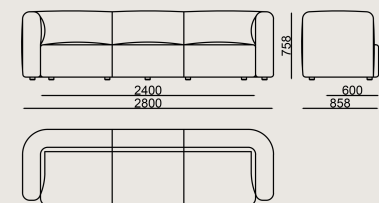

Dimension

 Volume	2.05 m ³ 72.4 cbft ³
 Package	1
 Weight	140 kg 308.65 lbs

OBELIX SO 280 SOFA FABRIC A
Overall Width: 2800 mm / 110.24"
Overall Depth: 858 mm / 33.78"
Overall Height: 758 mm / 29.84"
Seat Width: 800 mm / 31.5"
Seat Depth: 600 mm / 23.62"
Seat Height: 420 mm / 16.54"
Arm Height: 758 mm / 29.84"
For COM: Customer's Own Material
 8,00 meters / 8.75 yards of fabric required.