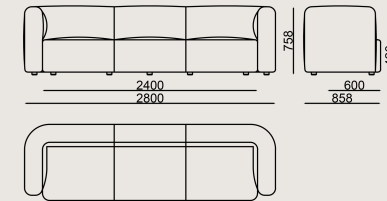

Dimension

 Volume	2.05 m ³ 72.4 cbft ³
 Package	1
 Weight	140 kg 308.65 lbs

OBELIX SO 280 SOFA FABRIC A
Overall Width: 2800 mm / 110.24"
Overall Depth: 858 mm / 33.78"
Overall Height: 758 mm / 29.84"
Seat Width: 800 mm / 31.5"
Seat Depth: 600 mm / 23.62"
Seat Height: 420 mm / 16.54"
Arm Height: 758 mm / 29.84"
For COM: Customer's Own Material
 8,00 meters / 8.75 yards of fabric required.