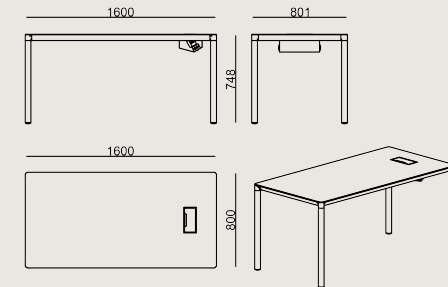

VT459 GREY

Production Time / Assembly Notes

6-8 weeks + Shipping

The product is delivered disassembled.

Product Description

- Single desk series, one seater work station
- The models above feature one powder coated sheet metal cable grommet and a cable management tray attached under the desk.
- Cable management product Vertebra should be ordered separately.
- The models in this series are compatible with both Koleksiyon Panel MPS and COPF Panel series.
- Please see the Koleksiyonscreen spec sheet.

Dimension

 Volume	0.18 m3 6.36 cbft3
 Package	2
 Weight	43 kg 94.8 lbs

CLV S6 A0816N LAMINATE EPXY
Overall Width: 1600 mm / 62.99"
Overall Depth: 800 mm / 31.5"
Overall Height: 740 mm / 29.13"

Scan for all
colors & materials & catalogs