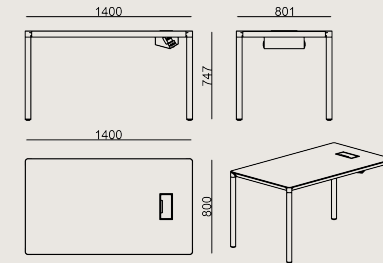

## Dimension

	Volume	0.16 m3 5.65 cbft3
	Package	2
	Weight	37.7 kg 83.11 lbs

CLV S6 A0814N LAMINATE EPXY  
Overall Width: 1400 mm / 55.12"  
Overall Depth: 800 mm / 31.5"  
Overall Height: 740 mm / 29.13"