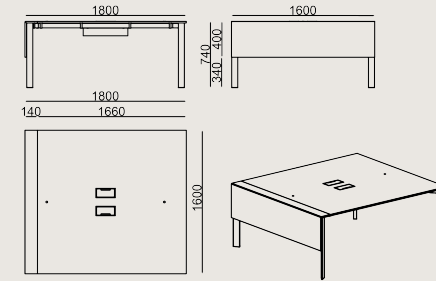

Lacquered Finishes

RAL 9010 WHITE
LACQUER

RAL 7021
ANTHRACITE
LACQUER

Production Time / Assembly Notes

6-8 weeks + Shipping

The product is delivered disassembled.

Product Description

- Dual-user desk series; featuring a single side panel in 18 mm lacquered MDF on one end and a tabletop in 18 mm laminated chipboard with 2 mm thick edge banding.
- Featuring two powder-coated sheet metal cable grommet and a cable management tray attached under the desk.
- The Vertebra cable management system should be ordered separately.
- The legs are aluminum profiles with a powder-coated finish.
- The models in this series are compatible with Koleksiyon APF panel series.

*For accurate sizing and model selection, please refer to the Koleksiyon screen spec sheet or usage chart.

Dimension

 Volume	0.61 m3 21.54 cbft3
 Package	4
 Weight	0 kg 0 lbs

THRESHOLD S0 G1_0818N LAMINATE EPX LACQ
Overall Width: 1783 mm / 70.2"
Overall Depth: 1600 mm / 62.99"
Overall Height: 740 mm / 29.13"