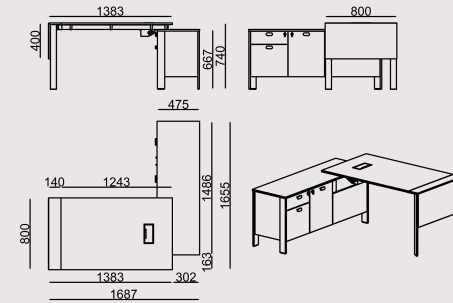

Designed by
Koray Malhan

Threshold

THRESHOLD S0 D1_0814L

Threshold is a versatile series of desking, self-standing desks, and storage units. It offers an open and flexible system that can be easily combined and configured to suit both compact and spacious environments.

Product Description

- Single desk series featuring a side panel in 18 mm lacquered MDF and a tabletop in 18 mm laminated chipboard with 2 mm thick edge banding.
- Featuring one powder-coated sheet metal cable grommet and a cable management tray attached under the desk.
- The storage unit's body and top panel are made of 18 mm laminated chipboard with 2 mm thick edge banding.
- The storage unit includes two drawers, a compartment with a door featuring an internal shelf, as well as a dedicated space for a desktop computer tower. At the base of the computer tower compartment, there is a built-in circular cable access port.
- Both the top drawer and the door feature a lock and the product comes with two sets of keys.
- The drawer unit features a central locking system.
- The legs are aluminum profiles with a powder-coated finish.
- The models in this series are compatible with both Threshold Modesty panel and Koleksiyon OPF panel series.

*For accurate sizing and model selection, please refer to the Koleksiyon screen spec sheet or usage chart.

Dimension

	Volume	0.8 m3 28.25 cbft3
	Package	6
	Weight	0 kg 0 lbs

THRESHOLD S0 D1_0814L LAMNTE EPX LACQ ML
Overall Width: 1383 mm / 54.45"
Overall Depth: 800 mm / 31.5"
Overall Height: 740 mm / 29.13"