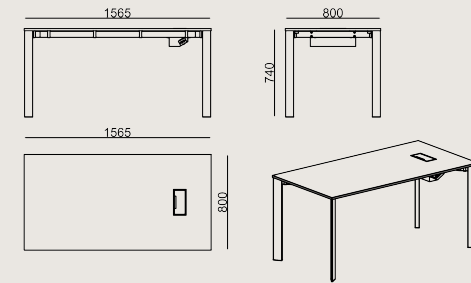

### Product Description

- Single desk series; tabletop made of 18 mm chipboard with laminate surface and 2 mm thick edge banding.
- Featuring one powder-coated sheet metal cable grommet and a cable management tray attached under the desk.
- The Vertebra cable management system should be ordered separately.
- The legs are aluminum profiles with a powder-coated finish.
- The models in this series are compatible with both the Threshold Modesty panel and Koleksiyon OPF panel series.

### Dimension

 Volume	0.1 m3 3.53 cbft3
 Package	3
 Weight	0 kg 0 lbs

THRESHOLD S0 A0\_0816N LAMINATE EPOXY  
Overall Width: 1565 mm / 61.61"  
Overall Depth: 800 mm / 31.5"  
Overall Height: 740 mm / 29.13"