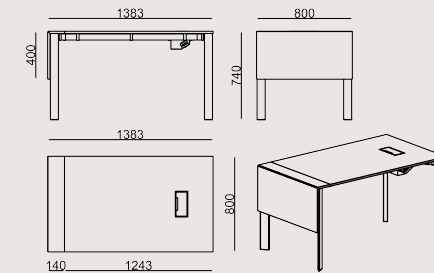

Lacquered Finishes

RAL 9010 WHITE
LACQUER

RAL 7021
ANTHRACITE
LACQUER

Production Time / Assembly Notes

6-8 weeks + Shipping

The product is delivered disassembled.

Product Description

- Single desk series; featuring a single side panel in 18 mm lacquered MDF on one end and a tabletop in 18 mm laminated chipboard with 2 mm thick edge banding.
- Featuring one powder-coated sheet metal cable grommet and a cable management tray attached under the desk.
- The Vertebra cable management system should be ordered separately.
- The legs are aluminum profiles with a powder-coated finish.
- The models in this series are compatible with both Threshold Modesty panel and Koleksiyon OPF panel series.

*For accurate sizing and model selection, please refer to the Koleksiyon screen spec sheet or usage chart.

Dimension

	Volume	0.15 m3 5.3 cbft3
	Package	4
	Weight	0 kg 0 lbs

THRESHOLD S0 A1_0814N LAMINATE EPX LACQ
Overall Width: 1383 mm / 54.45"
Overall Depth: 800 mm / 31.5"
Overall Height: 740 mm / 29.13"