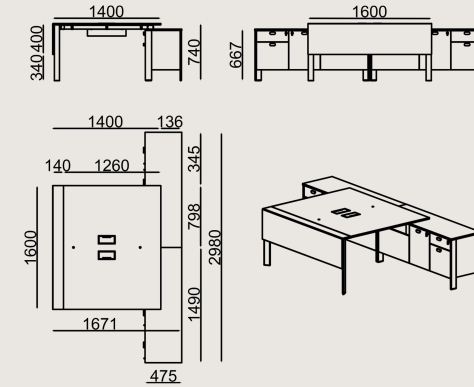

- Dual-user desk series; featuring a single side panel in 18 mm lacquered MDF on one end and a tabletop in 18 mm laminated chipboard with 2 mm thick edge banding.
- Featuring two powder-coated sheet metal cable grommet and a cable management tray attached under the desk.
- The storage unit's body and top panel are made of 18 mm laminated chipboard with 2 mm thick edge banding.
- The storage unit includes two drawers, a compartment with a door featuring an internal shelf, as well as a dedicated space for a desktop computer tower. At the base of the computer tower compartment, there is a built-in circular cable access port.
- Top drawer features a central locking system and the product comes with two sets of keys.
- The legs are aluminum profiles with a powder-coated finish.
- The models in this series are compatible with Koleksiyon APF panel series.

*For accurate sizing and model selection, please refer to the Koleksiyon screen spec sheet or usage chart.

Dimension

	Volume	1.5 m3 52.97 cbft3
	Package	7
	Weight	0 kg 0 lbs

THRESHOLD S0 K1_1614N LAMNTE EPX LACQ ML
Overall Width: 1383 mm / 54.45"
Overall Depth: 1600 mm / 62.99"
Overall Height: 740 mm / 29.13"