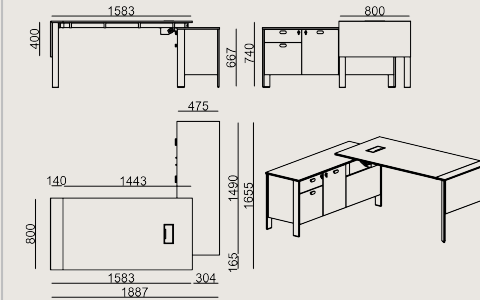

## Product Description

- Single desk series featuring a side panel in 18 mm lacquered MDF and a tabletop in 18 mm laminated chipboard with 2 mm thick edge banding.
- Featuring one powder-coated sheet metal cable grommet and a cable management tray attached under the desk.
- The storage unit's body and top panel are made of 18 mm laminated chipboard with 2 mm thick edge banding.
- The storage unit includes two drawers, a compartment with a door featuring an internal shelf, as well as a dedicated space for a desktop computer tower. At the base of the computer tower compartment, there is a built-in circular cable access port.
- Both the top drawer and the door feature a lock and the product comes with two sets of keys.
- The drawer unit features a central locking system.
- The legs are aluminum profiles with a powder-coated finish.
- The models in this series are compatible with both Threshold Modesty panel and Koleksiyon OPF panel series.

## Dimension

	Volume	0.81 m3 28.6 cbft3
	Package	6
	Weight	0 kg 0 lbs

THRESHOLD S0 D1\_0816L LAMNTE EPX LACQ ML  
Overall Width: 1583 mm / 62.32"  
Overall Depth: 800 mm / 31.5"  
Overall Height: 740 mm / 29.13"