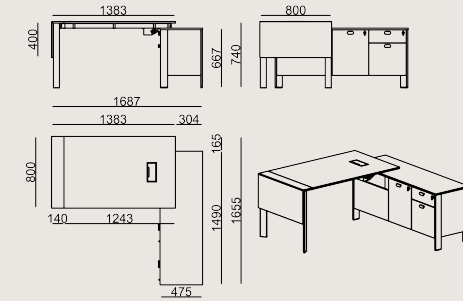

Product Description

- Single desk series featuring a side panel in 18 mm lacquered MDF and a tabletop in 18 mm laminated chipboard with 2 mm thick edge banding.
- Featuring one powder-coated sheet metal cable grommet and a cable management tray attached under the desk.
- The storage unit's body and top panel are made of 18 mm laminated chipboard with 2 mm thick edge banding.
- The storage unit includes two drawers, a compartment with a door featuring an internal shelf, as well as a dedicated space for a desktop computer tower. At the base of the computer tower compartment, there is a built-in circular cable access port.
- Both the top drawer and the door feature a lock and the product comes with two sets of keys.
- The drawer unit features a central locking system.
- The legs are aluminum profiles with a powder-coated finish.
- The models in this series are compatible with both Threshold Modesty panel and Koleksiyon OPF panel series.

*For accurate sizing and model selection, please refer to the Koleksiyon screen spec sheet or usage chart.

Dimension

	Volume	0.8 m3 28.25 cbft3
	Package	6
	Weight	0 kg 0 lbs

THRESHOLD S0 D1_0814R LAMNTE EPX LACQ ML
Overall Width: 1383 mm / 54.45"
Overall Depth: 800 mm / 31.5"
Overall Height: 740 mm / 29.13"