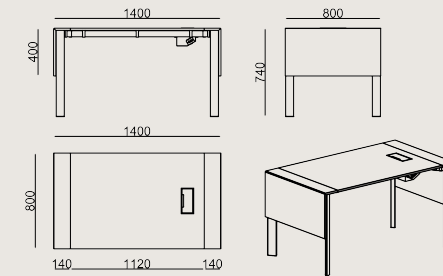

Lacquered Finishes

RAL 9010 WHITE
LACQUER

RAL 7021
ANTHRACITE
LACQUER

Production Time / Assembly Notes

6-8 weeks + Shipping
The product is delivered disassembled.

Product Description

- Single desk series; featuring 18 mm lacquered MDF side panels on both ends and a tabletop made of 18 mm laminated chipboard with 2 mm edge banding.
- Featuring one powder-coated sheet metal cable grommet and a cable management tray attached under the desk.
- The Vertebra cable management system should be ordered separately.
- The legs are aluminum profiles with a powder-coated finish.
- The models in this series are compatible with both Threshold Modesty panel and Koleksiyon OPF panel series.

*For accurate sizing and model selection, please refer to the Koleksiyon screen spec sheet or usage chart.

Dimension

	Volume	0.35 m3 12.36 cbft3
	Package	4
	Weight	0 kg 0 lbs

THRESHOLD S0 A2_0814N LAMINATE EPX LACQ
Overall Width: 1400 mm / 55.12"
Overall Depth: 800 mm / 31.5"
Overall Height: 740 mm / 29.13"