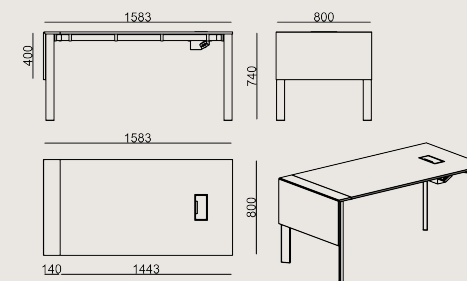

Lacquered Finishes

RAL 9010 WHITE
LACQUER

RAL 7021
ANTHRACITE
LACQUER

Production Time / Assembly Notes

6-8 weeks + Shipping

The product is delivered disassembled.

Product Description

- Single desk series; featuring a single side panel in 18 mm lacquered MDF on one end and a tabletop in 18 mm laminated chipboard with 2 mm thick edge banding.
- Featuring one powder-coated sheet metal cable grommet and a cable management tray attached under the desk.
- The Vertebra cable management system should be ordered separately.
- The legs are aluminum profiles with a powder-coated finish.
- The models in this series are compatible with both Threshold Modesty panel and Koleksiyon OPF panel series.

*For accurate sizing and model selection, please refer to the Koleksiyon screen spec sheet or usage chart.

Dimension

 Volume	0.16 m3 5.65 cbft3
 Package	4
 Weight	0 kg 0 lbs

THRESHOLD S0 A1_0816N LAMINATE EPX LACQ
Overall Width: 1583 mm / 62.32"
Overall Depth: 800 mm / 31.5"
Overall Height: 740 mm / 29.13"