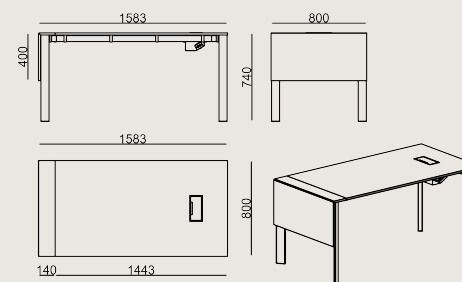

Lacquered Finishes

RAL 9010 WHITE
LACQUER

RAL 7021
ANTHRACITE
LACQUER

Production Time / Assembly Notes

6-8 weeks + Shipping

The product is delivered disassembled.

Product Description

- Single desk series; featuring a single side panel in 18 mm lacquered MDF on one end and a tabletop in 18 mm laminated chipboard with 2 mm thick edge banding.
- Featuring one powder-coated sheet metal cable grommet and a cable management tray attached under the desk.
- The Vertebra cable management system should be ordered separately.
- The legs are aluminum profiles with a powder-coated finish.
- The models in this series are compatible with both Threshold Modesty panel and Koleksiyon OPF panel series.

*For accurate sizing and model selection, please refer to the Koleksiyon screen spec sheet or usage chart.

Dimension

	Volume	0.16 m ³ 5.65 cbft ³
	Package	4
	Weight	0 kg 0 lbs

THRESHOLD S0 A1_0816N LAMINATE EPX LACQ

Overall Width: 1583 mm / 62.32"

Overall Depth: 800 mm / 31.5"

Overall Height: 740 mm / 29.13"

Scan for all
colors & materials & catalogs