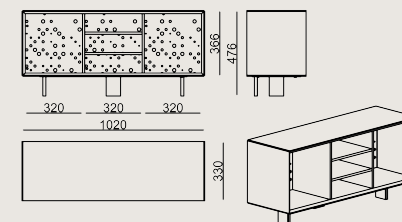

Designed by
Koray Malhan

Threshold

THRESHOLD S0 UDG1020

Threshold is a versatile series of desking, self-standing desks, and storage units. It offers an open and flexible system that can be easily combined and configured to suit both compact and spacious environments.

Product Description

- Tabletop storage
- Wide and narrow options
- Lacquered body
- Powder coated back panel
- Powder coated legs

Dimension

	Volume	0 m3 0 cbft3
	Package	1
	Weight	0 kg 0 lbs

THRESHOLD S0 TOP CABINET WIDE LACQ. EP

Overall Width: 1020 mm / 40.16"

Overall Depth: 330 mm / 12.99"

Overall Height: 476 mm / 18.74"

Scan for all
colors & materials & catalogs