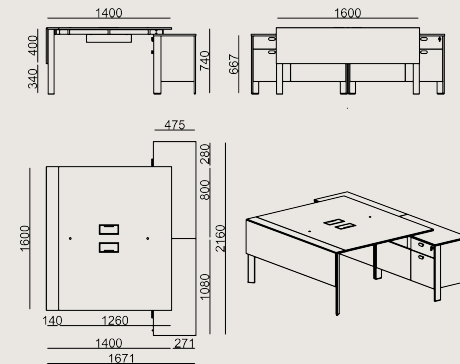

## Product Description

- Dual-user desk series; featuring a single side panel in 18 mm lacquered MDF on one end and a tabletop in 18 mm laminated chipboard with 2 mm thick edge banding.
- Featuring two powder-coated sheet metal cable grommet and a cable management tray attached under the desk.
- The storage unit's body and top panel are made of 18 mm laminated chipboard with 2 mm thick edge banding.
- The storage unit includes two drawers and a desktop computer tower compartment. At the bottom of the desktop computer tower compartment, includes an internal circular cable access port at the base.
- Top drawer features a central locking system and the product comes with two sets of keys.
- The legs are aluminum profiles with a powder-coated finish.
- The models in this series are compatible with Koleksiyon APF panel series.

## Dimension

	Volume	1.27 m3 44.85 cbft3
	Package	7
	Weight	0 kg 0 lbs

THRESHOLD S0 J1\_1614N LAMNTE EPX LACQ ML  
Overall Width: 1383 mm / 54.45"  
Overall Depth: 1600 mm / 62.99"  
Overall Height: 740 mm / 29.13"