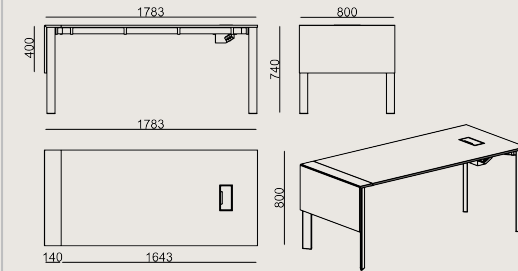

### Product Description

- Single desk series; featuring a single side panel in 18 mm lacquered MDF on one end and a tabletop in 18 mm laminated chipboard with 2 mm thick edge banding.
- Featuring one powder-coated sheet metal cable grommet and a cable management tray attached under the desk.
- The Vertebra cable management system should be ordered separately.
- The legs are aluminum profiles with a powder-coated finish.
- The models in this series are compatible with both Threshold Modesty panel and Koleksiyon OPF panel series.

### Dimension

|  |         |  |
|--|---------|--|
|  | Volume  | 0.17 m <sup>3</sup><br>6 cbft <sup>3</sup> |
|  | Package | 4  |
|  | Weight  | 0 kg<br>0 lbs                              |

THRESHOLD S0 A1\_0818N LAMINATE EPX LACQ  
**Overall Width:** 1783 mm / 70.2"  
**Overall Depth:** 800 mm / 31.5"  
**Overall Height:** 740 mm / 29.13"