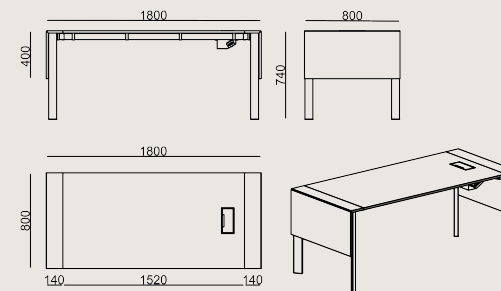

Lacquered Finishes

RAL 9010 WHITE
LACQUER

RAL 7021
ANTHRACITE
LACQUER

Production Time / Assembly Notes

6-8 weeks + Shipping
The product is delivered disassembled.

Product Description

- Single desk series; featuring 18 mm lacquered MDF side panels on both ends and a tabletop made of 18 mm laminated chipboard with 2 mm edge banding.
- Featuring one powder-coated sheet metal cable grommet and a cable management tray attached under the desk.
- The Vertebra cable management system should be ordered separately.
- The legs are aluminum profiles with a powder-coated finish.
- The models in this series are compatible with both Threshold Modesty panel and Koleksiyon OPF panel series.

*For accurate sizing and model selection, please refer to the Koleksiyon screen spec sheet or usage chart.

Dimension

	Volume	0.37 m3 13.07 cbft3
	Package	4
	Weight	0 kg 0 lbs

THRESHOLD S0 A2_0818N LAMINATE EPX LACQ
Overall Width: 1800 mm / 70.87"
Overall Depth: 800 mm / 31.5"
Overall Height: 740 mm / 29.13"