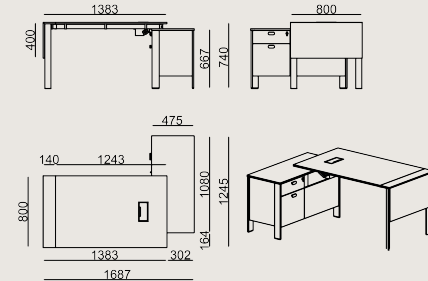

3153 OFIS GREY

Lacquered Finishes

RAL 9010 WHITE
LACQUER

RAL 7021
ANTHRACITE
LACQUER

Production Time / Assembly Notes

6-8 weeks + Shipping
The product is delivered disassembled.

Product Description

- Single desk series; featuring a single side panel in 18 mm lacquered MDF on one end and a tabletop in 18 mm laminated chipboard with 2 mm thick edge banding.
- Featuring one powder-coated sheet metal cable grommet and a cable management tray attached under the desk.
- The storage unit's body and top panel are made of 18 mm laminated chipboard with 2 mm thick edge banding.
- The storage unit includes two drawers and a desktop computer tower compartment. At the bottom of the desktop computer tower compartment, includes an internal circular cable access port at the base.
- Top drawer features a central locking system and the product comes with two sets of keys.
- The legs are aluminum profiles with a powder-coated finish.
- The models in this series are compatible with both Threshold Modesty panel and Koleksiyon OPF panel series.

*For accurate sizing and model selection, please refer to the Koleksiyon screen spec sheet or usage chart.

Dimension

	Volume	0.67 m3 23.66 cbft3
	Package	6
	Weight	0 kg 0 lbs

THRESHOLD S0 C1_0814L LAMNTE EPX LACQ ML
Overall Width: 1383 mm / 54.45"
Overall Depth: 800 mm / 31.5"
Overall Height: 740 mm / 29.13"