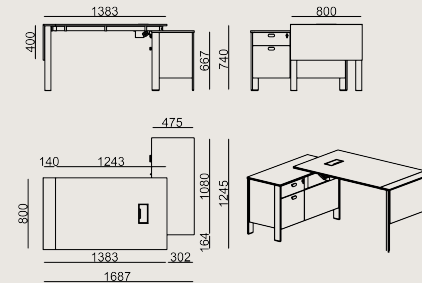

3153 OFIS GREY

Lacquered Finishes

RAL 9010 WHITE
LACQUER

RAL 7021
ANTHRACITE
LACQUER

Production Time / Assembly Notes

6-8 weeks + Shipping
The product is delivered disassembled.

Product Description

- Single desk series; featuring a single side panel in 18 mm lacquered MDF on one end and a tabletop in 18 mm laminated chipboard with 2 mm thick edge banding.
- Featuring one powder-coated sheet metal cable grommet and a cable management tray attached under the desk.
- The storage unit's body and top panel are made of 18 mm laminated chipboard with 2 mm thick edge banding.
- The storage unit includes two drawers and a desktop computer tower compartment. At the bottom of the desktop computer tower compartment, includes an internal circular cable access port at the base.
- Top drawer features a central locking system and the product comes with two sets of keys.
- The legs are aluminum profiles with a powder-coated finish.
- The models in this series are compatible with both Threshold Modesty panel and Koleksiyon OPF panel series.

*For accurate sizing and model selection, please refer to the Koleksiyon screen spec sheet or usage chart.

Dimension

	Volume	0.67 m3 23.66 cbft3
	Package	6
	Weight	0 kg 0 lbs

THRESHOLD S0 C1_0814L LAMNTE EPX LACQ ML
Overall Width: 1383 mm / 54.45"
Overall Depth: 800 mm / 31.5"
Overall Height: 740 mm / 29.13"